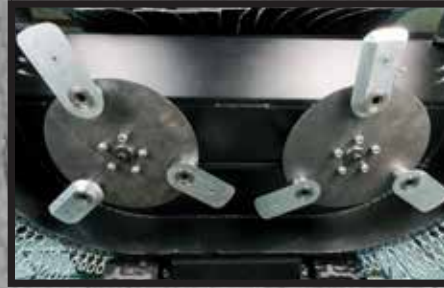

BRUSH BLAZER[®]

Made By

BLAZE YOUR OWN PATH

Designed to be the most capable
brush cutter on the market.
Brush Blazer by PECO is the tool you
shouldn't be without.

GET THE JOB DONE!

Clear Brush and Take Down
Trees Up To 6" in Diameter!

www.BrushBlazer.com

BRUSH BLAZER[®]

BLAZE YOUR OWN PATH

**NEW Feature
- Vine Guards**

Massive Cutting Blades

**Industrial Grade
Track System**

Features:

- Gas Engine with Electric Start
- Heavy-Duty Canister Air Cleaner
- 5 Gallon Fuel Capacity
- Digital Hour & Battery Meter
- Vine Guards with Debris Clean Out
- Stump Jumper Plate
- Independent Pumps & Wheel Motors
- Hydro-Gear 10cc Pumps
- Zero-Turn Radius Type Steering
- 48" Cutting Width & 4" Finished Cut Height
- Manual Clutch Type Deck Engagement
- Easily Cuts Grass, Weeds, Brush, and 6" Trees
- 7" Diameter Aluminum Spindle Housing
- 1 3/8" Heavy-Duty Spindle Shaft
- Variable Ground Speed up to 5mph
- High-Speed Steel Flail Blades
- Automobile Grade Powder Coating Finish
- Cast Iron Pulleys
- Reinforced 7 Gauge Deck & Chassis
- 1,250lbs Total Weight with Ground Pressure of 3psi
- Height: 45" – Width: 58 1/4" – Length: 91 1/2"
- 1 Year Limited Warranty